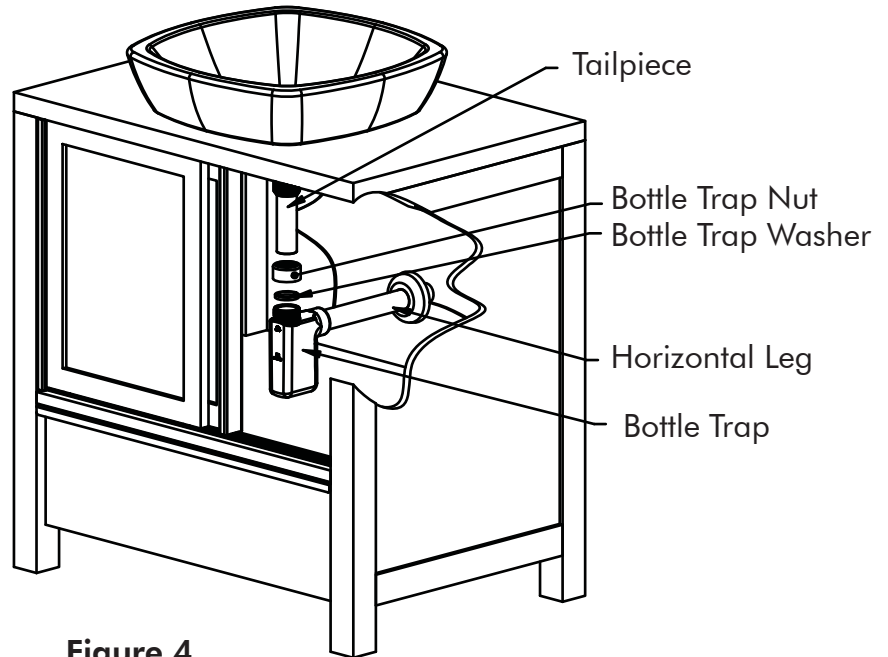

Wood Screws
(NOT PROVIDED)

Top Horizontal
Wood Rail

Figure 1

INSTALLATION INSTRUCTIONS

• STEP #2

- Check for cutout alignment by placing **Ceramic Vessel (B)** in desired mounting position.
- Apply sealant around the **Ceramic Vessel (B)** on second step underside of rim near the edge as shown.
- Carefully lower **Ceramic Vessel (B)** in place, align, and press firmly.
- Wipe off excess sealant.
- Refer to Figure 2.
- **NOTE: ALLOW SEALANT TO SET BEFORE PROCEEDING. CHECK MANUFACTURER'S INSTRUCTIONS FOR RECOMMENDED CURING TIME.**

• STEP #3

- Install Drain Assembly according to manufacturer's installation instructions.
- Refer to Figure 3.
- **NOTE: DRAIN SYSTEM SHOWN, DECOLAV® 9298 PUSH BUTTON CLOSING UMBRELLA DRAIN, IS A RECOMMENDED ACCESSORY AND NOT INCLUDED.**

INSTALLATION INSTRUCTIONS

• STEP #4

- Install Waste System according to the manufacturer's installation instructions.
- Refer to Figure 4.
- **NOTE: WASTE SYSTEM SHOWN, DECOLAV® BOTTLE TRAP, IS A RECOMMENDED ACCESSORY AND NOT INCLUDED.**

Figure 4

• STEP #5

- Install faucet and water supply according to manufacturer's installation instructions.
- **NOTE: FAUCET AND WATER SUPPLIES NOT INCLUDED.**
- Check for leakage.
- Refer to Figure 5 for finished vanity.