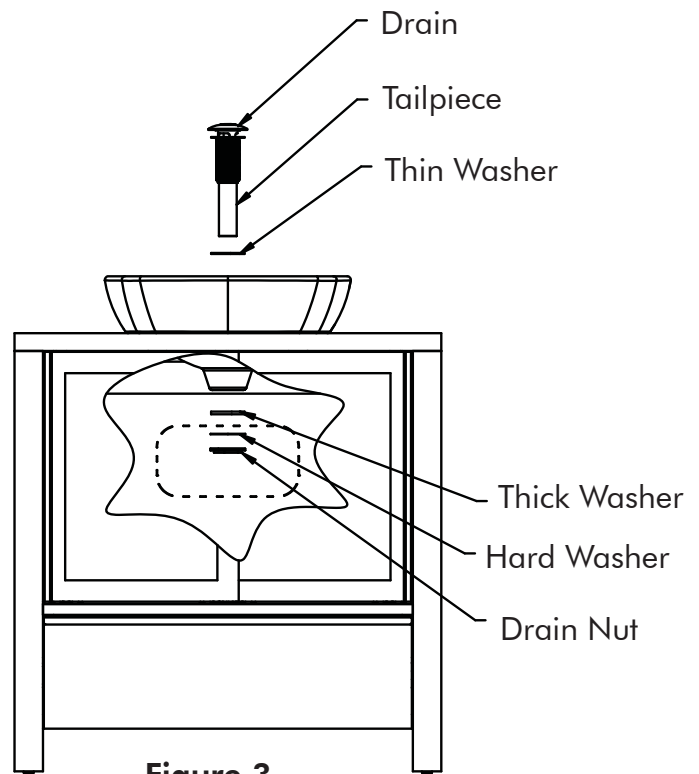

INSTALLATION INSTRUCTIONS

• STEP #1

- With assistance, place **Vanity (A)** in desired location.
- It is recommended to locate at least one wall stud within area where vanity is to be installed. Pre-drill holes through vanity wood back panel and wall stud. Using wood screws fasten vanity to wall stud through vanity wood back panel.
- Refer to Figure 1.
- **NOTE: WOOD SCREWS NOT PROVIDED.**

Wood Screws
(NOT PROVIDED)

Top Horizontal
Wood Rail

Figure 1

INSTALLATION INSTRUCTIONS

• STEP #2

- Check for cutout alignment by placing **Ceramic Vessel (B)** in desired mounting position.
- Apply sealant around the **Ceramic Vessel (B)** on second step underside of rim near the edge as shown.
- Carefully lower **Ceramic Vessel (B)** in place, align, and press firmly.
- Wipe off excess sealant.
- Refer to Figure 2.
- **NOTE: ALLOW SEALANT TO SET BEFORE PROCEEDING. CHECK MANUFACTURER'S INSTRUCTIONS FOR RECOMMENDED CURING TIME.**

• STEP #3

- Install Drain Assembly according to manufacturer's installation instructions.
- Refer to Figure 3.
- **NOTE: DRAIN SYSTEM SHOWN, DECOLAV® 9298 PUSH BUTTON CLOSING UMBRELLA DRAIN, IS A RECOMMENDED ACCESSORY AND NOT INCLUDED.**