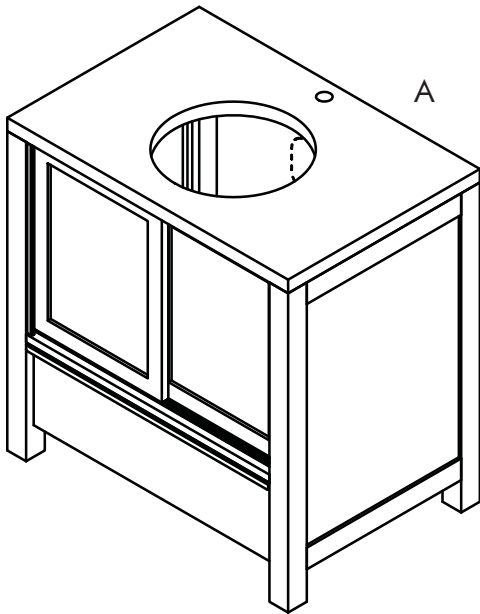

Level

Adjustable Wrench

Pipe Wrench

Flathead
Screwdriver

Phillips
Screwdriver

ROUGHING-IN DIMENSIONS

PARTS

Item	Description	Qty
A	Vanity	1
B	Ceramic Vessel	1