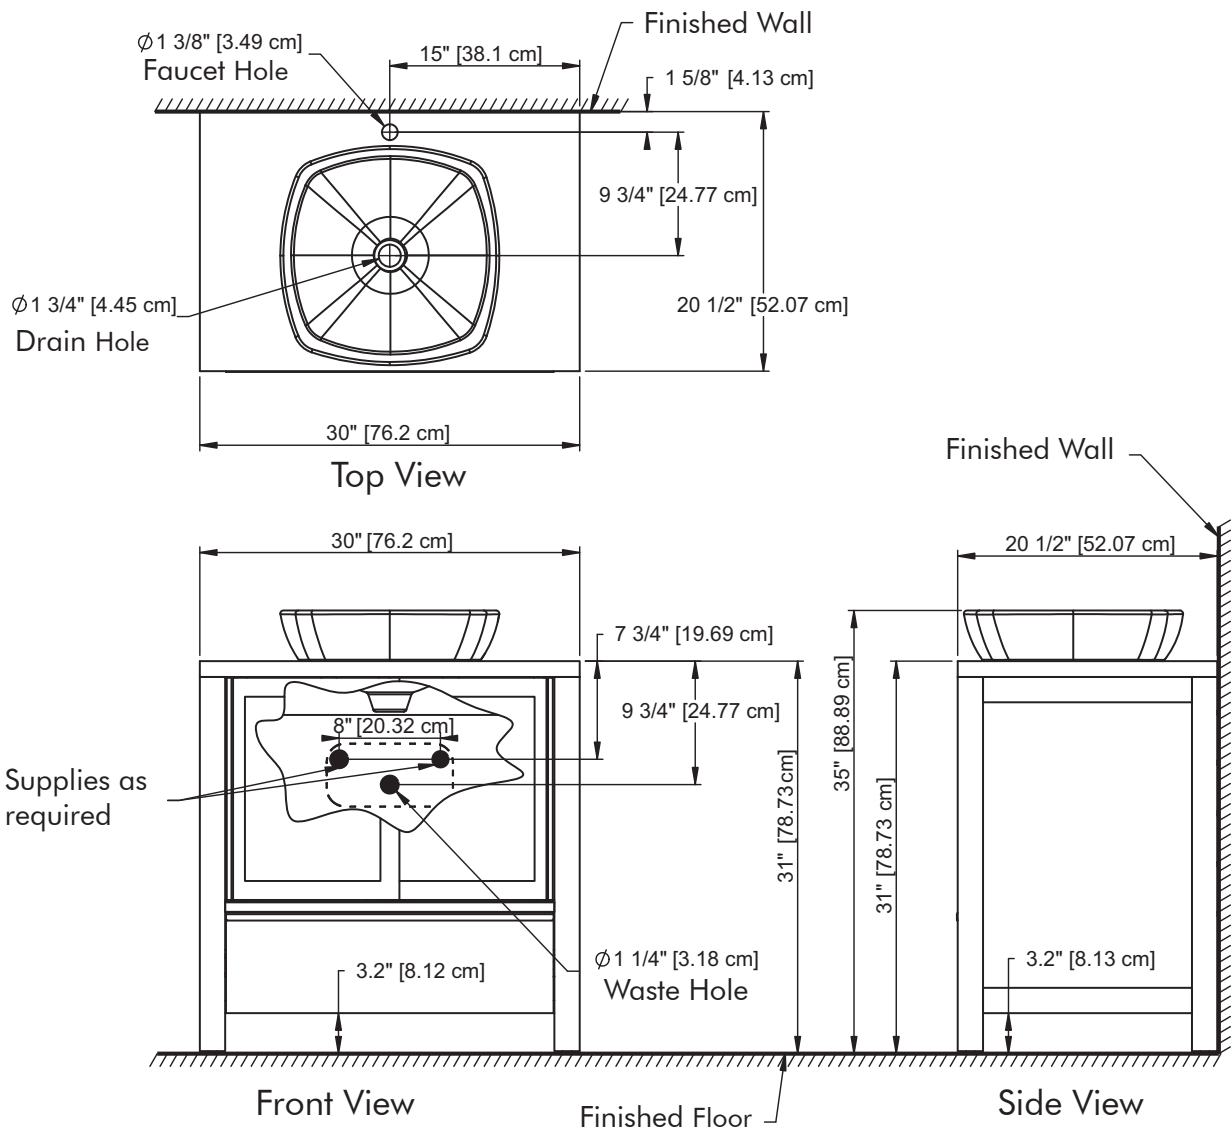

PRODUCT MEASUREMENTS

- Width: 30 inches (76.20 cm)
- Depth: 20.5 inches (52.07 cm)
- Height: 35 inches (88.90 cm)

RECOMMENDED ACCESSORIES

- DECOLAV® 9296 Grid Drain or
- DECOLAV® 9298 Push Button Closing Umbrella Drain
- DECOLAV® 9100 Decorative Bottle Trap

Level

Adjustable Wrench

Pipe Wrench

Flathead
Screwdriver

Phillips
Screwdriver

ROUGHING-IN DIMENSIONS

PARTS

Item	Description	Qty
A	Vanity	1
B	Ceramic Vessel	1

INSTALLATION INSTRUCTIONS

• STEP #1

- With assistance, place **Vanity (A)** in desired location.
- It is recommended to locate at least one wall stud within area where vanity is to be installed. Pre-drill holes through vanity wood back panel and wall stud. Using wood screws fasten vanity to wall stud through vanity wood back panel.
- Refer to Figure 1.
- **NOTE: WOOD SCREWS NOT PROVIDED.**

Wood Screws
(NOT PROVIDED)

Top Horizontal
Wood Rail

Figure 1

INSTALLATION INSTRUCTIONS

• STEP #2

- Check for cutout alignment by placing **Ceramic Vessel (B)** in desired mounting position.
- Apply sealant around the **Ceramic Vessel (B)** on second step underside of rim near the edge as shown.
- Carefully lower **Ceramic Vessel (B)** in place, align, and press firmly.
- Wipe off excess sealant.
- Refer to Figure 2.
- **NOTE: ALLOW SEALANT TO SET BEFORE PROCEEDING. CHECK MANUFACTURER'S INSTRUCTIONS FOR RECOMMENDED CURING TIME.**