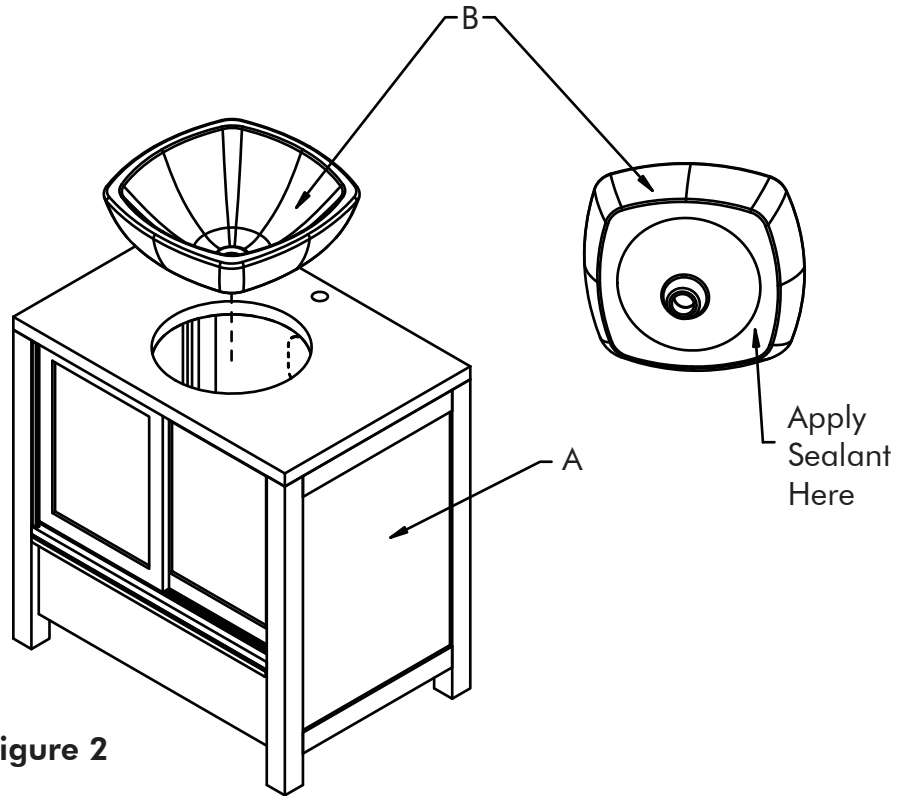

PRODUCT MEASUREMENTS

- Width: 30 inches (76.20 cm)
- Depth: 20.5 inches (52.07 cm)
- Height: 35 inches (88.90 cm)

RECOMMENDED ACCESSORIES

- DECOLAV® 9296 Grid Drain or
- DECOLAV® 9298 Push Button Closing Umbrella Drain
- DECOLAV® 9100 Decorative Bottle Trap

Wood Screws
(NOT PROVIDED)

Top Horizontal
Wood Rail

Figure 1

INSTALLATION INSTRUCTIONS

• STEP #2

- Check for cutout alignment by placing **Ceramic Vessel (B)** in desired mounting position.
- Apply sealant around the **Ceramic Vessel (B)** on second step underside of rim near the edge as shown.
- Carefully lower **Ceramic Vessel (B)** in place, align, and press firmly.
- Wipe off excess sealant.
- Refer to Figure 2.
- **NOTE: ALLOW SEALANT TO SET BEFORE PROCEEDING. CHECK MANUFACTURER'S INSTRUCTIONS FOR RECOMMENDED CURING TIME.**

• STEP #3

- Install Drain Assembly according to manufacturer's installation instructions.
- Refer to Figure 3.
- **NOTE: DRAIN SYSTEM SHOWN, DECOLAV® 9298 PUSH BUTTON CLOSING UMBRELLA DRAIN, IS A RECOMMENDED ACCESSORY AND NOT INCLUDED.**