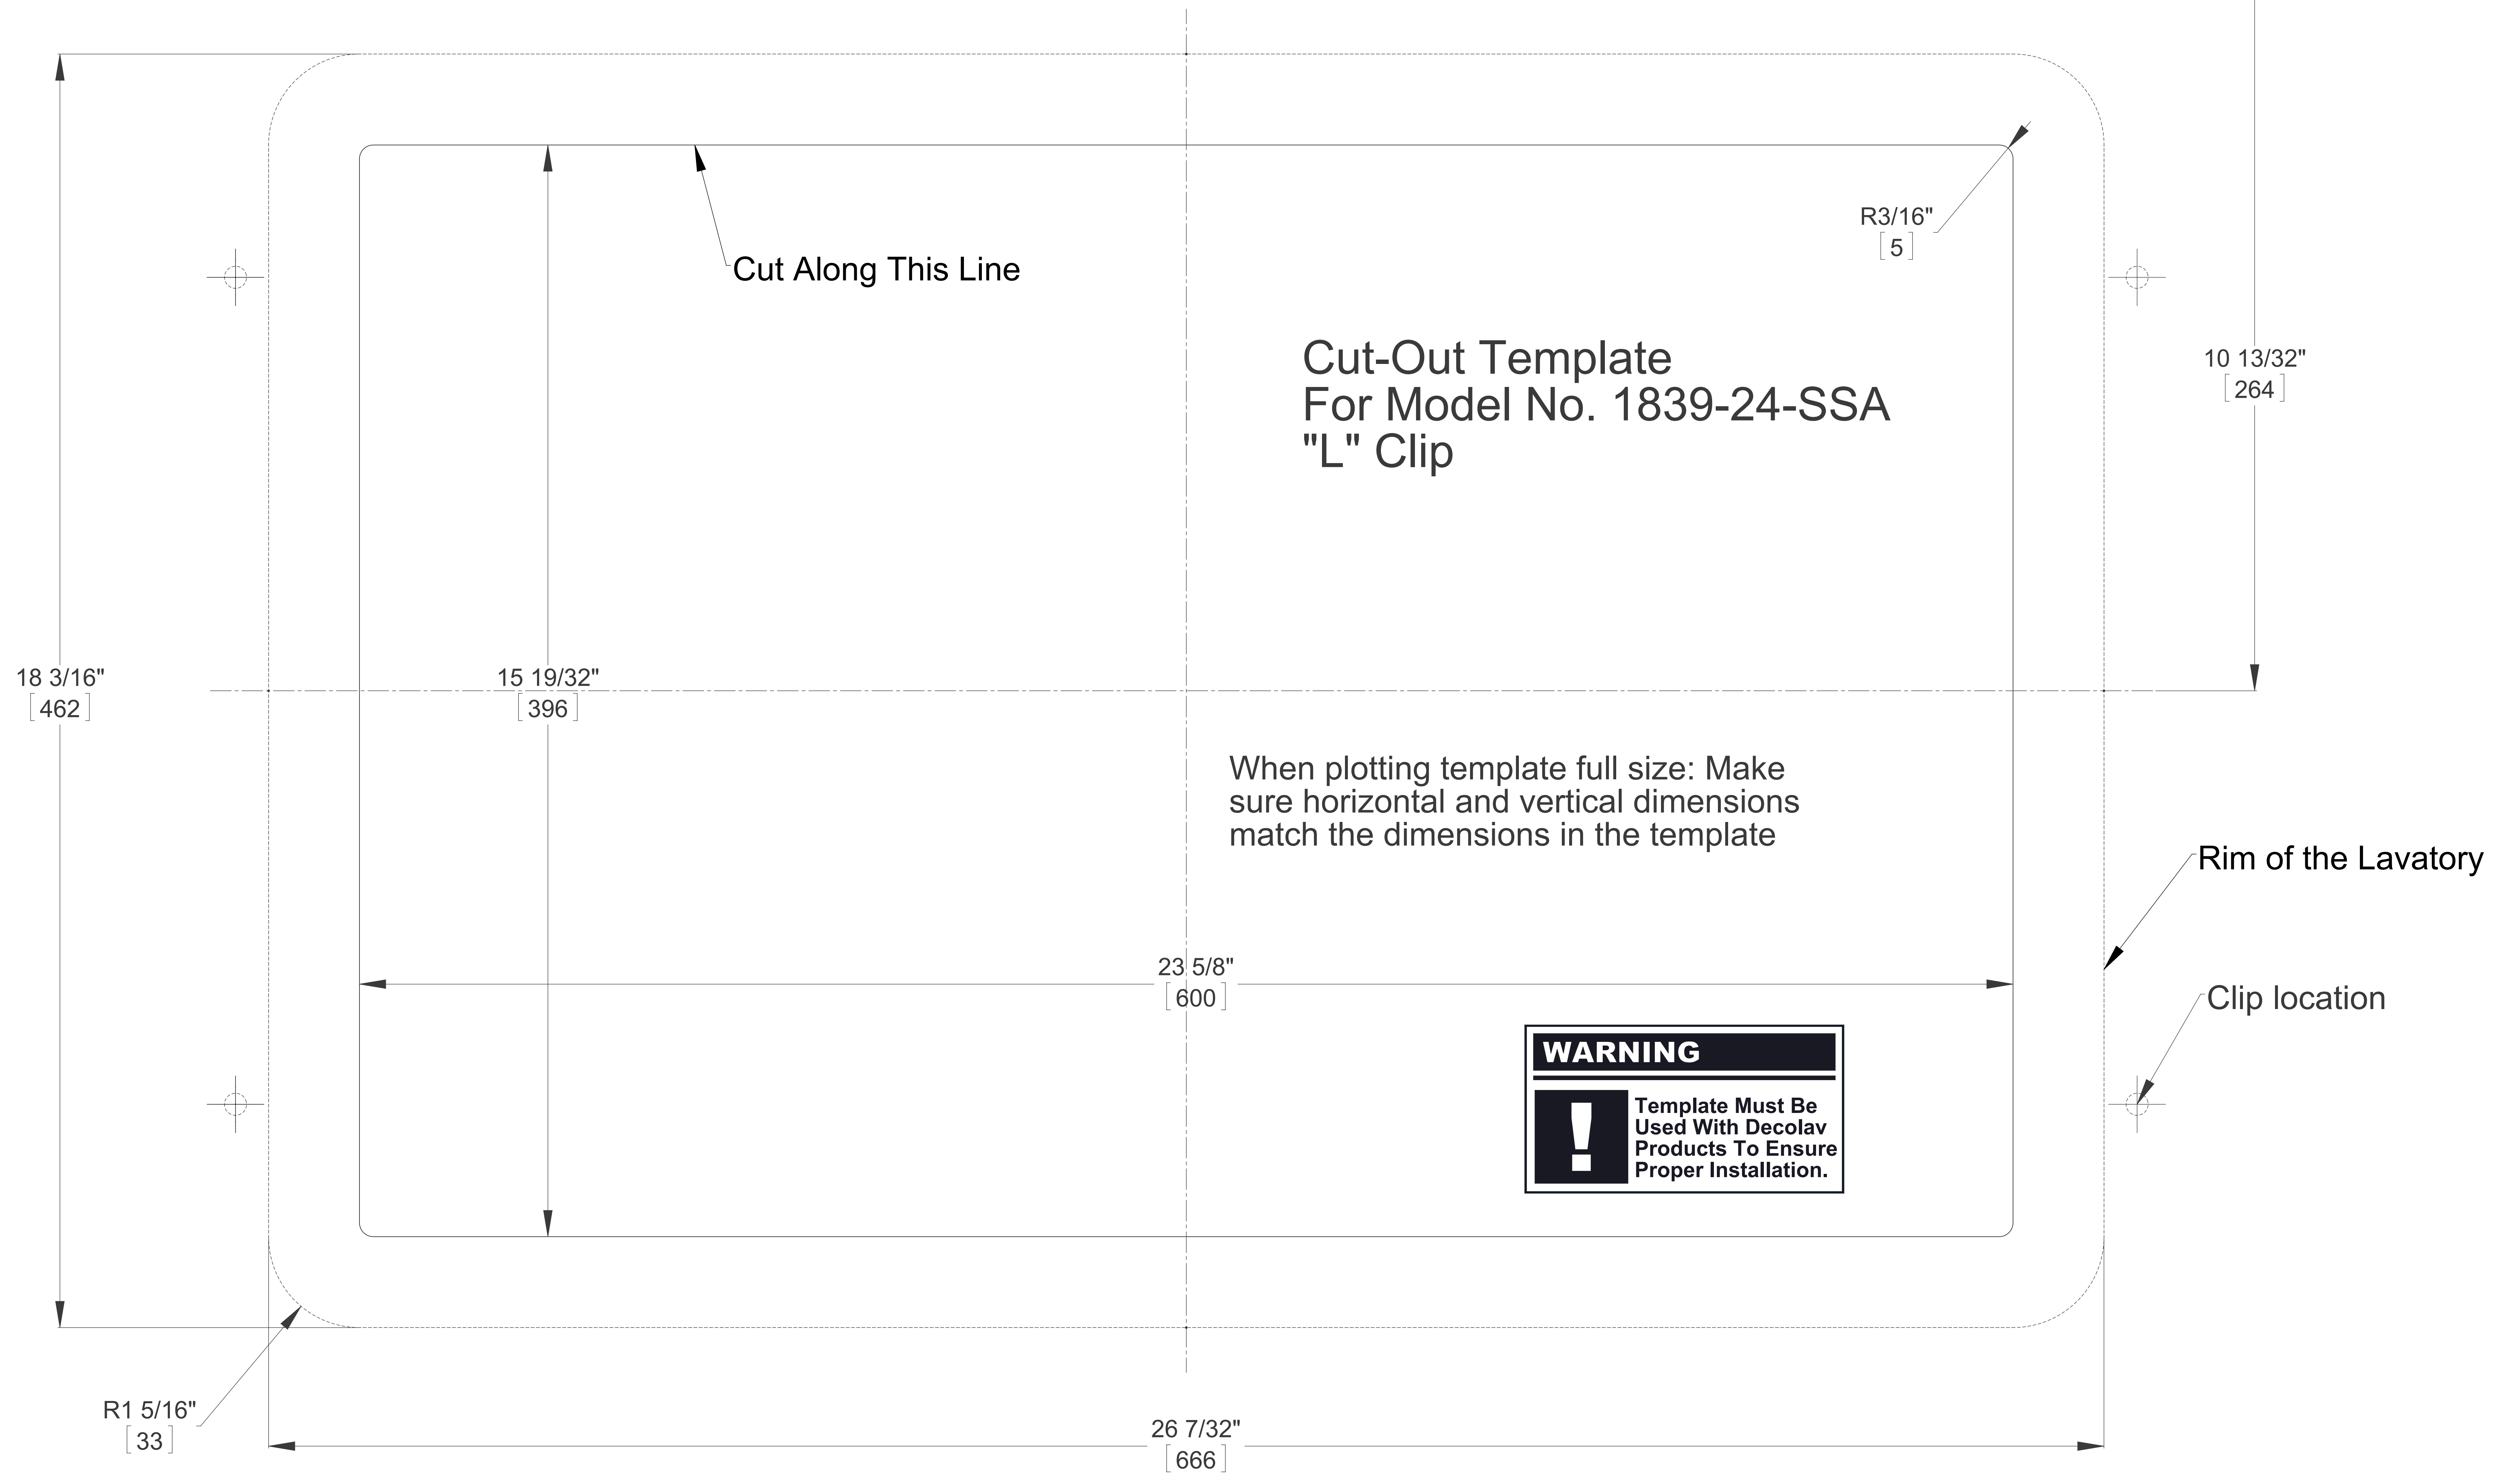

Finished Wall

Allow Minimum of 4 1/2in(11.43cm) From Wall For Faucet Placement Clearance Before Cutting

2"
[50.8]

Suggested

© 2017, DECOLAV, INC.® ALL RIGHTS RESERVED.