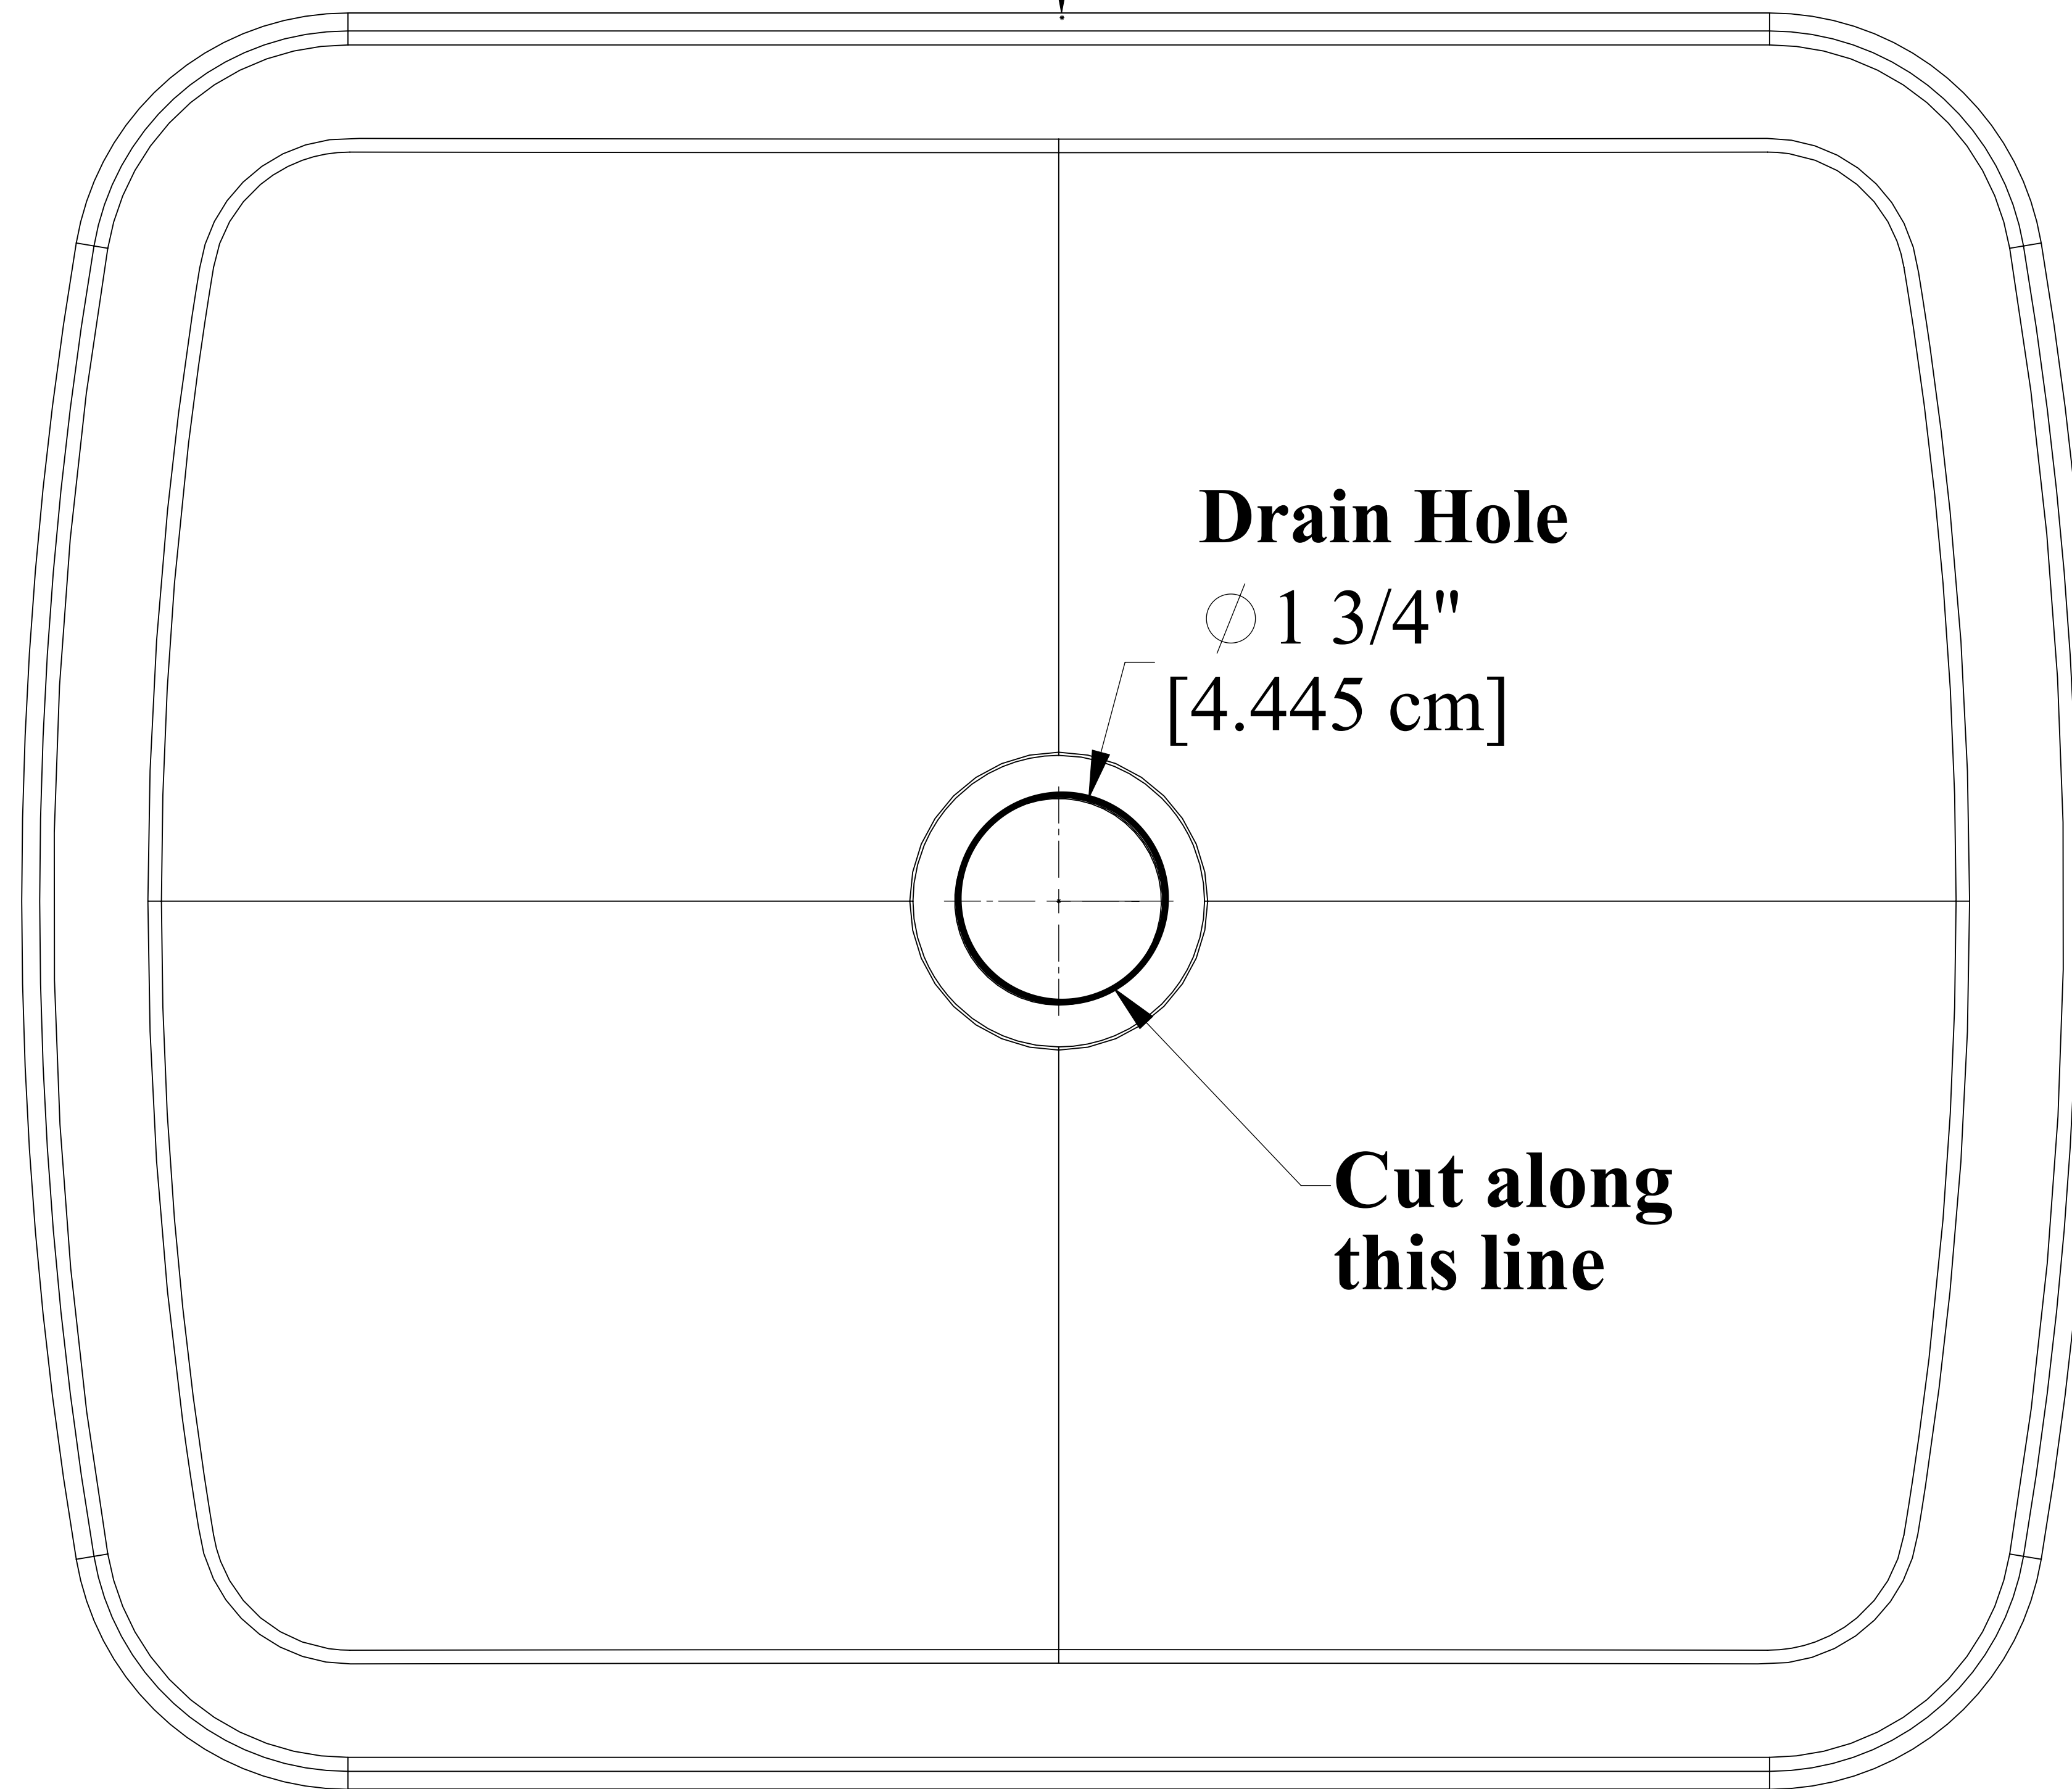

Due to the many possible faucet mounting locations Decolav does not provide faucet mounting positionson above counter vessels

**Finished Wall**

[optional]

**[Rim of lavatory]**

**Cut-Out Template  
For Model No. 2802**

When plotting template full size:  
Make sure horizontal and vertical dimensions  
match the dimensions labeled in the template