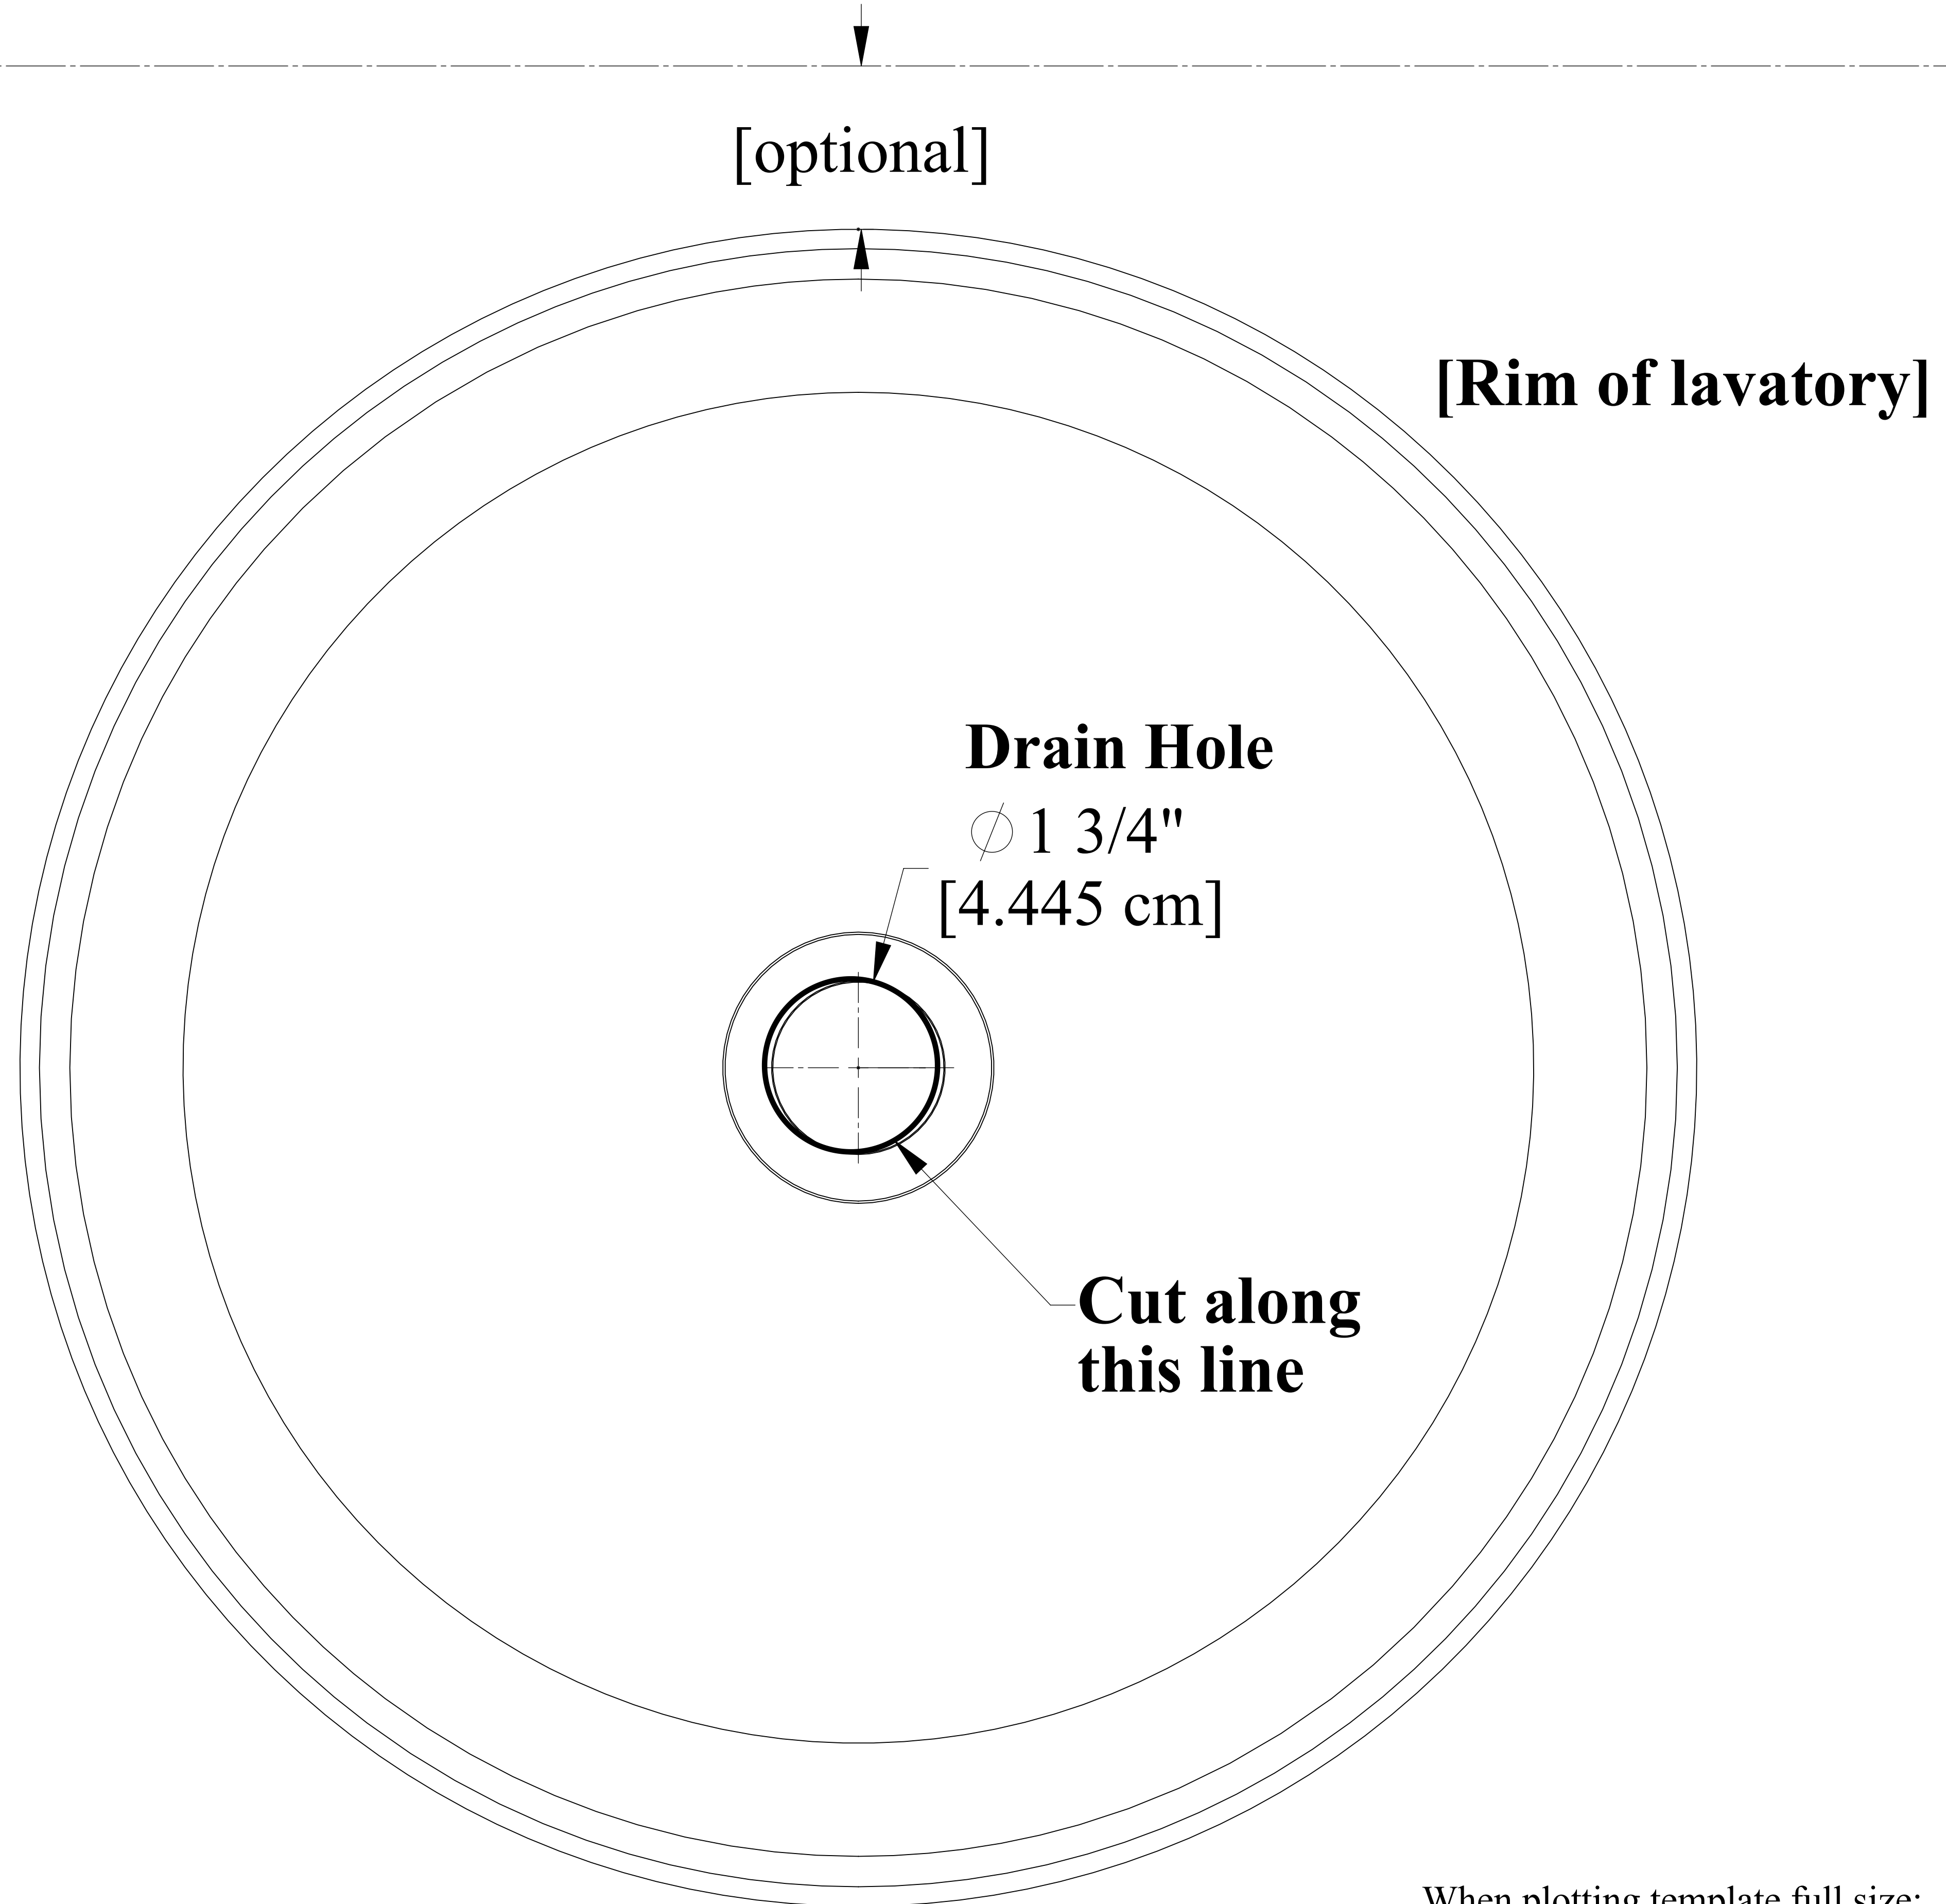

Due to the many possible faucet mounting locations Decolav does not provide faucet mounting positions on above counter vessels

**Finished Wall**

**Cut-Out Template**  
**For Model No. 2804**

When plotting template full size:  
Make sure horizontal and vertical dimensions  
match the dimensions labeled in the template