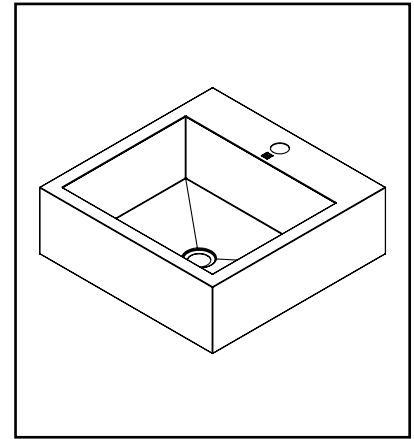

PRODUCT DESCRIPTION

1280-1 Series 16 Gauge 17.75" x 17.75" Square Stainless Steel Above Counter Lavatory

- Simply Stainless™ Collection
- Above Counter Application
- High Quality 16 Gauge Stainless Steel
- Available in Brushed Finish
- Single Hole Faucet Deck

PRODUCT MEASUREMENTS

- Width: 17.75"
- Depth: 17.75"
- Height: 6"
- Inside Bowl Depth: 5.63"

RECOMMENDED ACCESSORIES

- DECOLAV® 9290 Non-Closing Umbrella Drain without Overflow
- DECOLAV® 9298 Push Button Closing Umbrella Drain without Overflow
- DECOLAV® 9100/9102 Decorative Bottle Trap