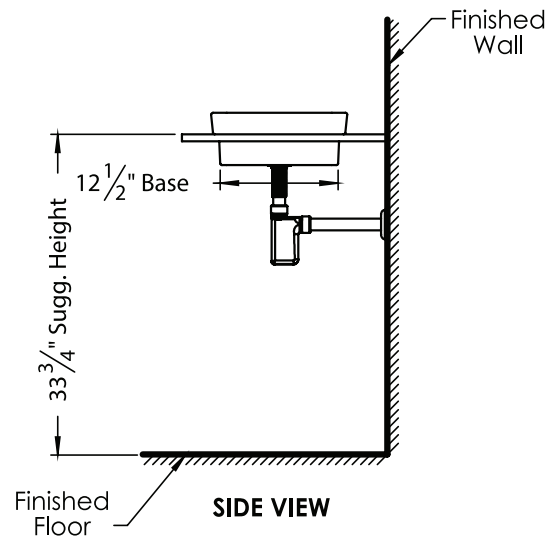

DECOLAV®

CHANGING THE WAY YOU VIEW THE BATHROOM®

SPEC SHEET

LAVATORY

Item #: 1453-CWH

PRODUCT DESCRIPTION

- Deep basin with rounded corners
- Designed for semi-recessed use
- High quality Vitreous China glazed and fired for durability and stain resistance
- Easy to install
- Easy to clean
- Available in White

PRODUCT MEASUREMENTS:

W: 20 1/2"

D: 14 1/2"

H: 5 1/2"

ROUGHING-IN DIMENSION

TOP VIEW

FRONT VIEW

SIDE VIEW