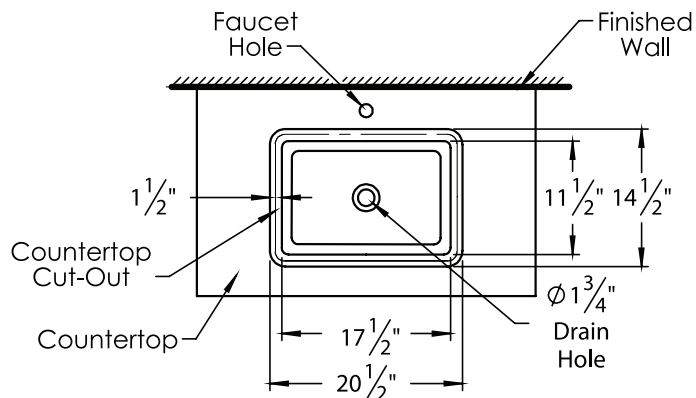

DECOLAV®

CHANGING THE WAY YOU VIEW THE BATHROOM®

SPEC SHEET

LAVATORY

Item #: 1453-CWH

PRODUCT DESCRIPTION

- Deep basin with rounded corners
- Designed for semi-recessed use
- High quality Vitreous China glazed and fired for durability and stain resistance
- Easy to install
- Easy to clean
- Available in White

PRODUCT MEASUREMENTS:

W: 20 1/2"

D: 14 1/2"

H: 5 1/2"

ROUGHING-IN DIMENSION

TOP VIEW

FRONT VIEW

SIDE VIEW