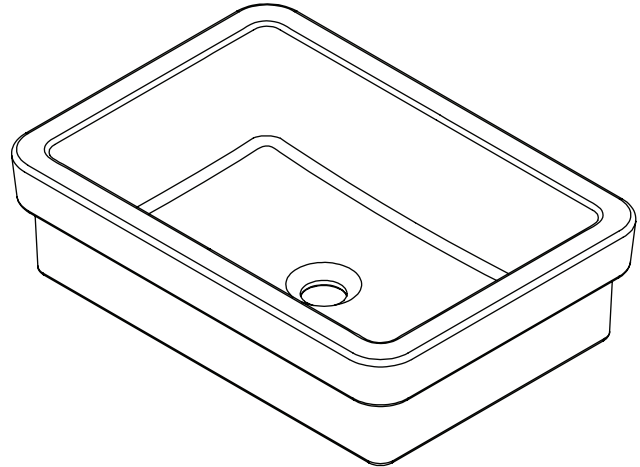

DECOLAV®

CHANGING THE WAY YOU VIEW THE BATHROOM®

SPEC SHEET

LAVATORY

Item #: 1453-CWH

PRODUCT DESCRIPTION

- Deep basin with rounded corners
- Designed for semi-recessed use
- High quality Vitreous China glazed and fired for durability and stain resistance
- Easy to install
- Easy to clean
- Available in White

PRODUCT MEASUREMENTS:

W: 20 1/2"

D: 14 1/2"

H: 5 1/2"

ROUGHING-IN DIMENSION

TOP VIEW

FRONT VIEW

SIDE VIEW