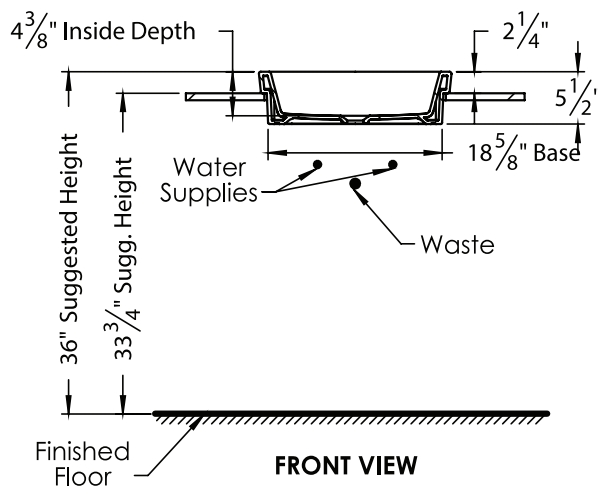

DECOLAV®

CHANGING THE WAY YOU VIEW THE BATHROOM®

SPEC SHEET

LAVATORY

Item #: 1453-CWH

PRODUCT DESCRIPTION

- Deep basin with rounded corners
- Designed for semi-recessed use
- High quality Vitreous China glazed and fired for durability and stain resistance
- Easy to install
- Easy to clean
- Available in White

PRODUCT MEASUREMENTS:

W: 20 1/2"

D: 14 1/2"

H: 5 1/2"

ROUGHING-IN DIMENSION

TOP VIEW

FRONT VIEW

SIDE VIEW