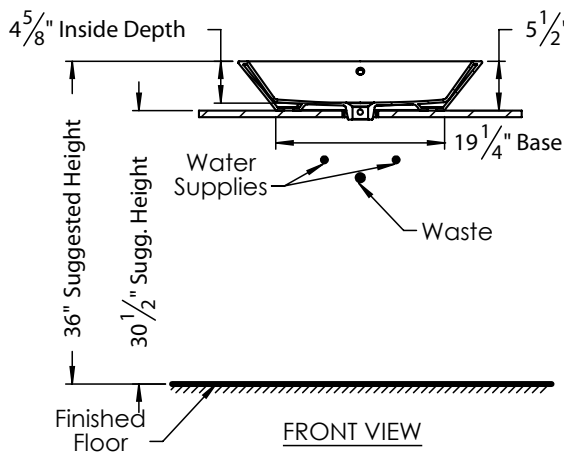

## PRODUCT MEASUREMENTS

- Width: 27.25"
- Depth: 15.88"
- Height: 5.5"
- Inside Bowl Depth: 4.63"

## RECOMMENDED ACCESSORIES

- DECOLAV® 9297 Push Button Closing Umbrella Drain with Overflow
- DECOLAV® 9295 Grid Drain with Overflow
- DECOLAV® 9100/9102 Decorative Bottle Trap

## ROUGHING-IN DIMENSIONS

Please Note: All drawings contain the necessary measurements which are subject to standard industry tolerances. They are stated in inches and are non-binding. Exact measurements, in particular for customized installation scenarios, can only be taken from the finished product.

TOP VIEW

FRONT VIEW

SIDE VIEW