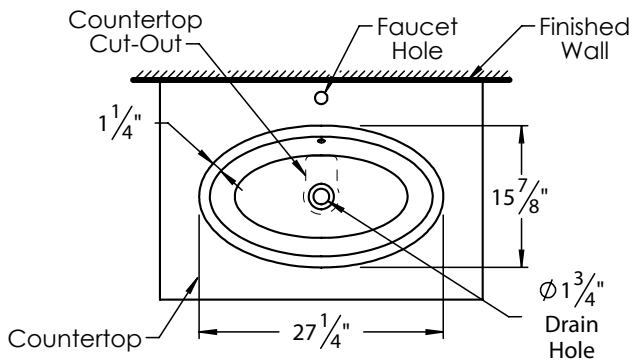

## PRODUCT MEASUREMENTS

- Width: 27.25"
- Depth: 15.88"
- Height: 5.5"
- Inside Bowl Depth: 4.63"

## ROUGHING-IN DIMENSIONS

Please Note: All drawings contain the necessary measurements which are subject to standard industry tolerances. They are stated in inches and are non-binding. Exact measurements, in particular for customized installation scenarios, can only be taken from the finished product.