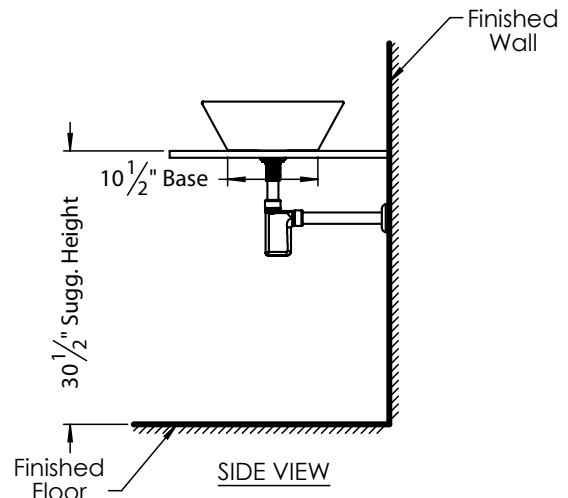

## PRODUCT MEASUREMENTS

- Width: 27.25"
- Depth: 15.88"
- Height: 5.5"
- Inside Bowl Depth: 4.63"

## ROUGHING-IN DIMENSIONS

Please Note: All drawings contain the necessary measurements which are subject to standard industry tolerances. They are stated in inches and are non-binding. Exact measurements, in particular for customized installation scenarios, can only be taken from the finished product.

TOP VIEW

FRONT VIEW

SIDE VIEW